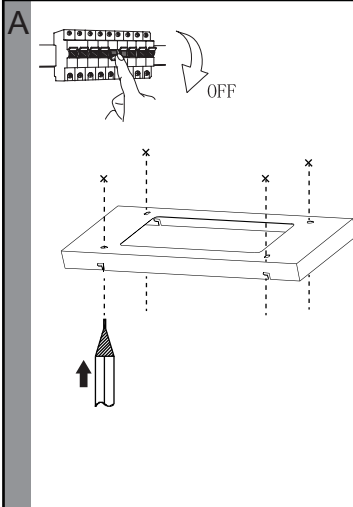

EGLO

Art.-Nr.: 98766

Pairing

⌚ 5" sec.

< ⌚ 5" sec. +3 times ON

3X

Unpairing

⌚ 5" sec.