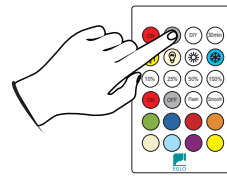

< ⌚ 5" sec. +5 times OFF