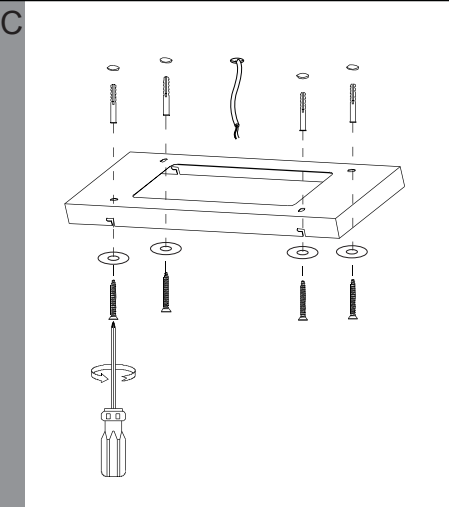

EGLO

Art.-Nr.: 98766

Pairing

⌚ 5" sec.

< ⌚ 5" sec. +3 times ON

3X

Unpairing

⌚ 5" sec.