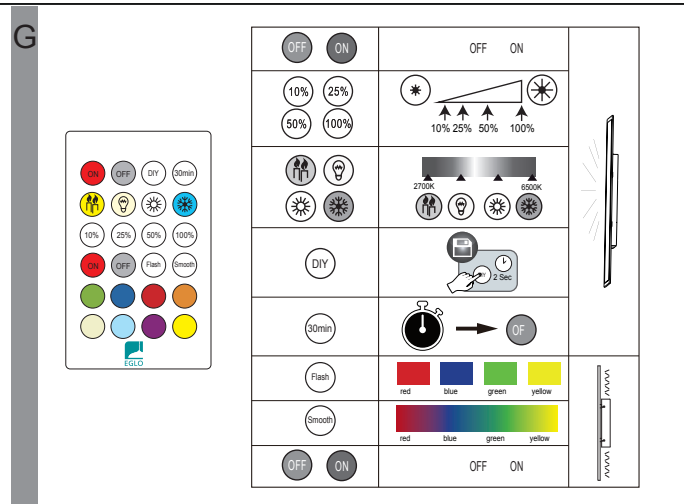

EGLO

Art.-Nr.: 98766

Pairing

⌚ 5" sec.

< ⌚ 5" sec. +3 times ON

3X

Unpairing

⌚ 5" sec.

< ⌚ 5" sec. +5 times OFF

5X