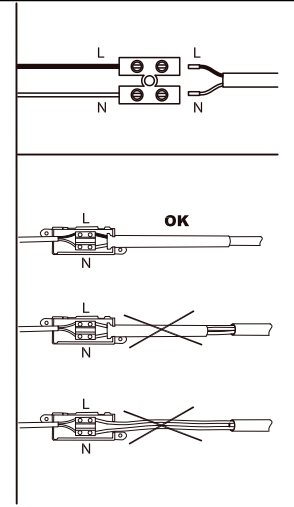

EGLO

Art.-Nr.: 98766

Pairing

⌚ 5" sec.

< ⌚ 5" sec. +3 times ON

3X

Unpairing

⌚ 5" sec.