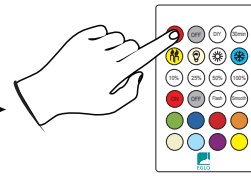

EGLO

Art.-Nr.: 98766

Pairing

⌚ 5" sec.

< ⌚ 5" sec. +3 times ON

3X

Unpairing

⌚ 5" sec.