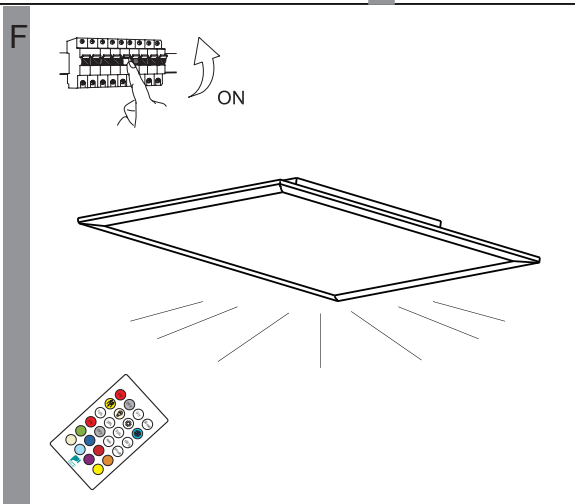

EGLO

Art.-Nr.: 98766

Pairing

⌚ 5" sec.

< ⌚ 5" sec. +3 times ON

3X

Unpairing

⌚ 5" sec.