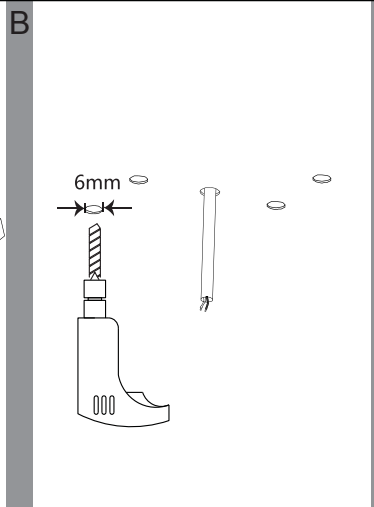

EGLO

Art.-Nr.: 98766

Pairing

⌚ 5" sec.

< ⌚ 5" sec. +3 times ON

3X

Unpairing

⌚ 5" sec.