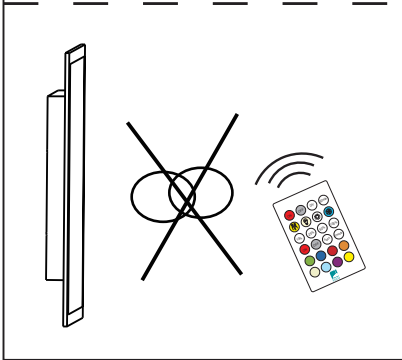

EGLO

Art.-Nr.: 98766

Pairing

⌚ 5" sec.

< ⌚ 5" sec. +3 times ON

3X

Unpairing

⌚ 5" sec.