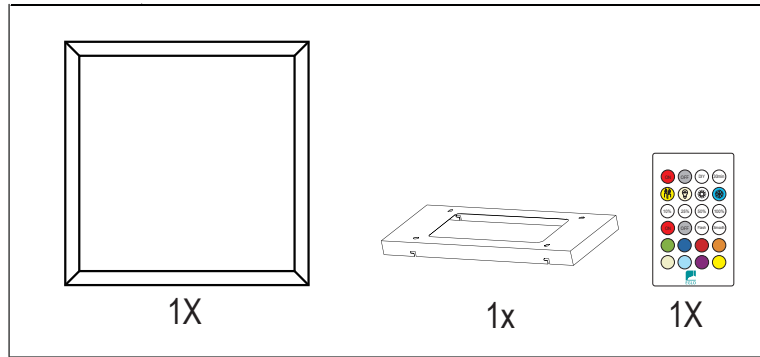

EGLO

Art.-Nr.: 98766

Pairing

⌚ 5" sec.

< ⌚ 5" sec. +3 times ON

3X

Unpairing

⌚ 5" sec.