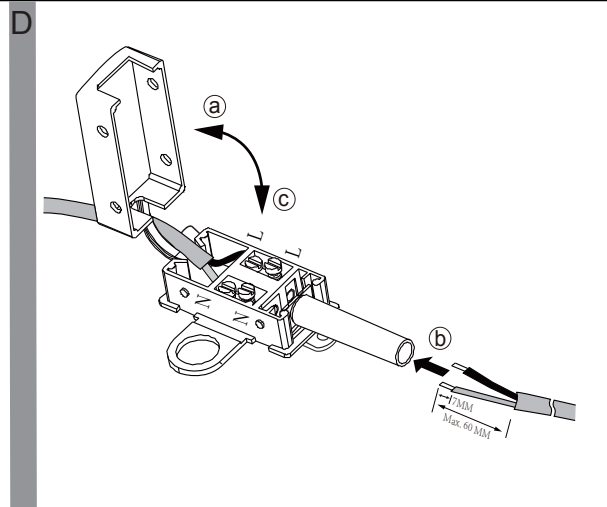

EGLO

Art.-Nr.: 98766

Pairing

⌚ 5" sec.

< ⌚ 5" sec. +3 times ON

3X

Unpairing

⌚ 5" sec.