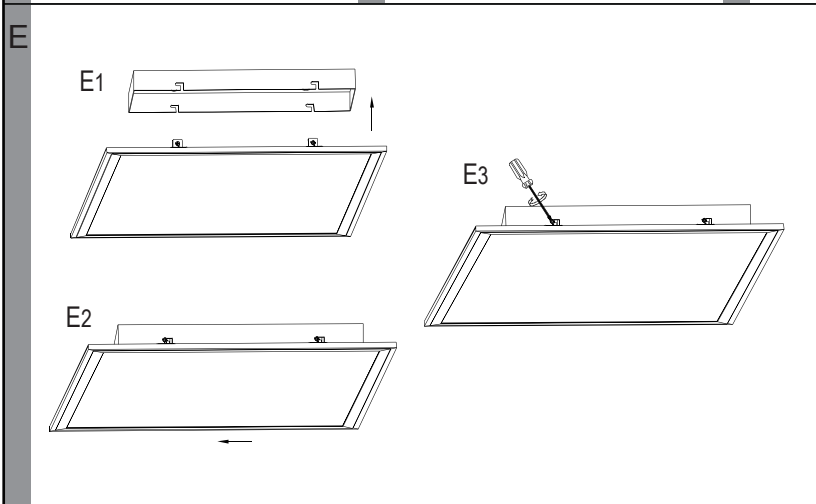

EGLO

Art.-Nr.: 98766

Pairing

⌚ 5" sec.

< ⌚ 5" sec. +3 times ON

3X

Unpairing

⌚ 5" sec.