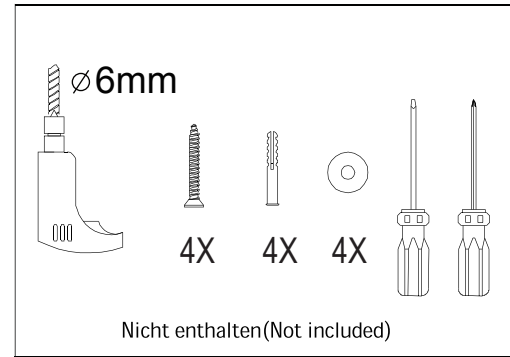

EGLO

Art.-Nr.: 98766

Pairing

⌚ 5" sec.

< ⌚ 5" sec. +3 times ON

3X

Unpairing

⌚ 5" sec.